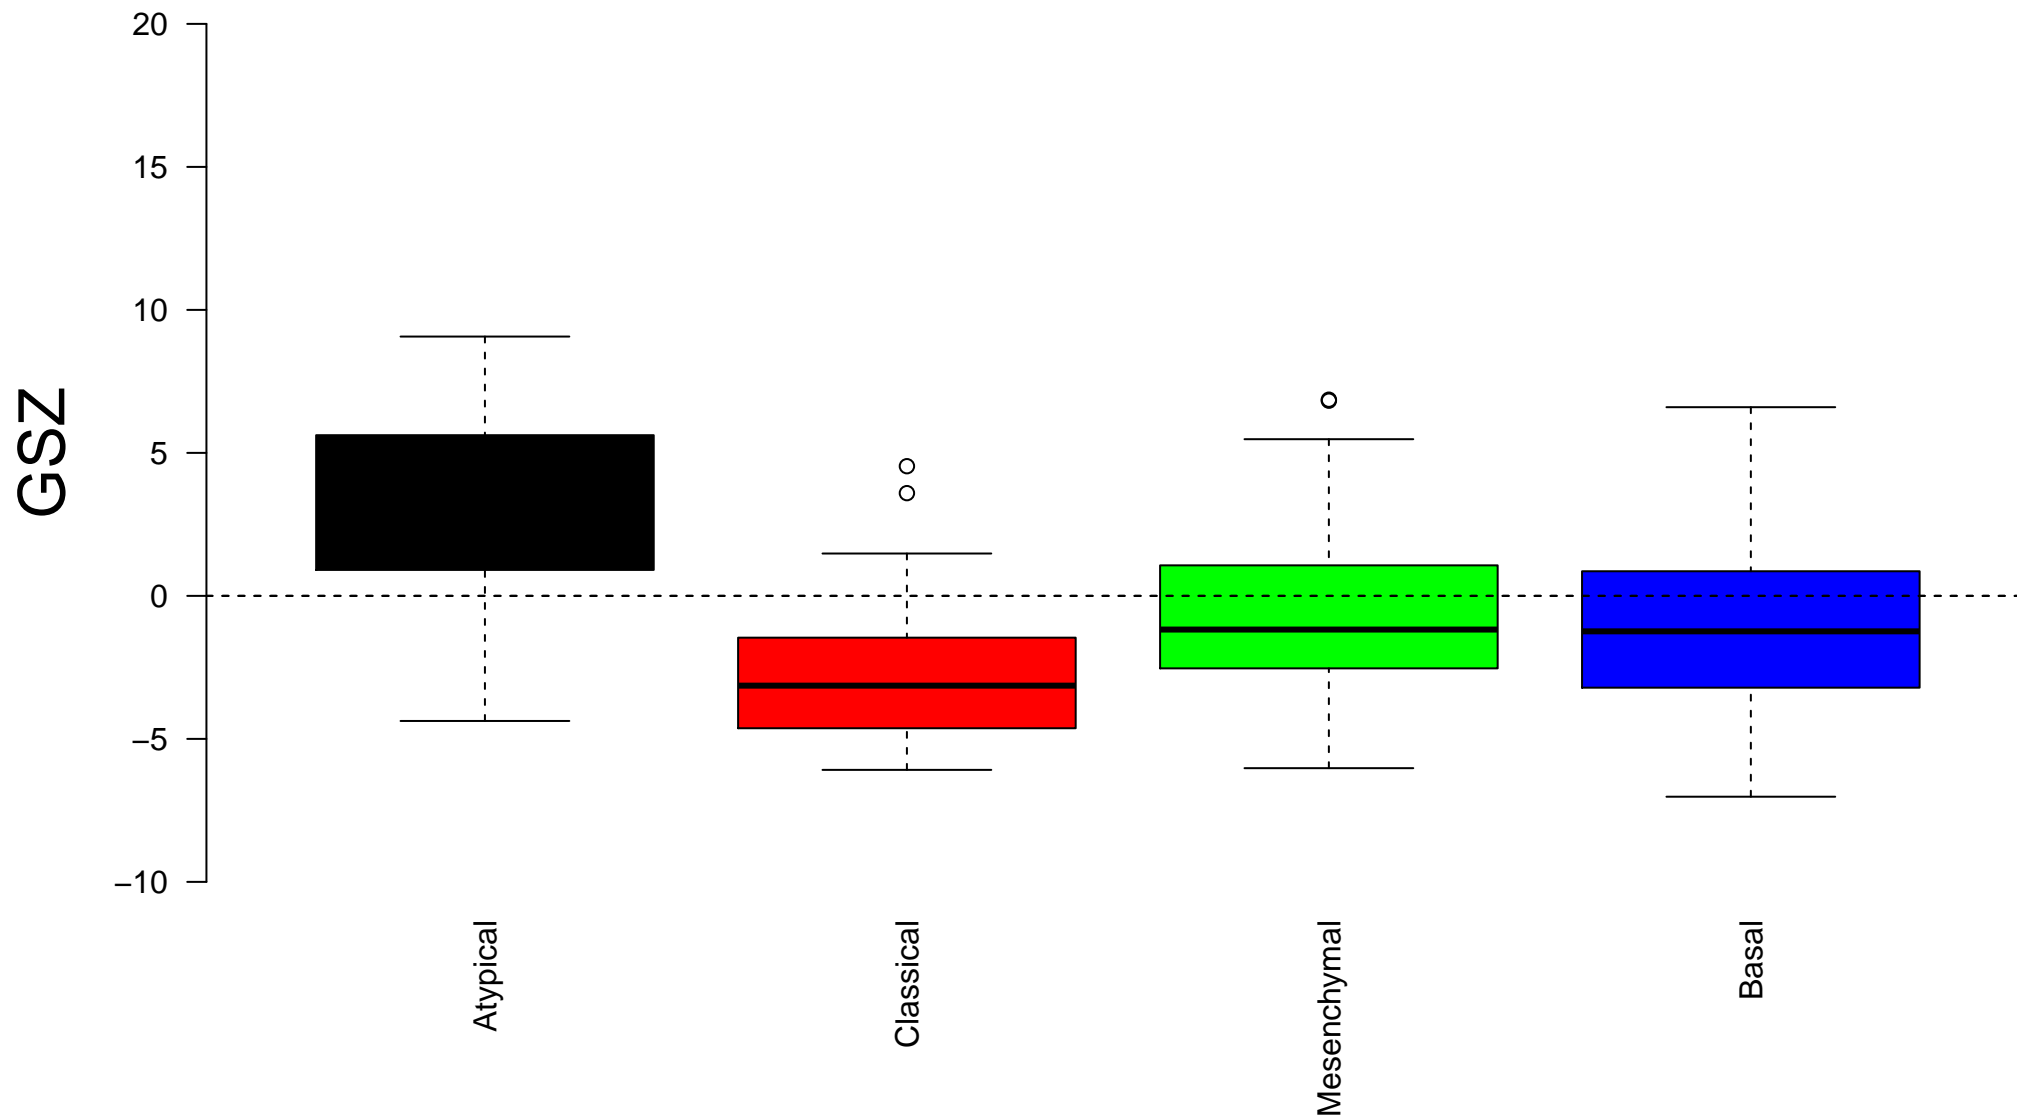

FLECHNER_BIOPSY_KIDNEY_TRANSPLANT_REJECTED_VS_OK_UP

FLECHNER_BIOPSY_KIDNEY_TRANSPLANT_REJECTED_VS_OK_UP

Enrichment in spots: FLECHNER_BIOPSY_KIDNEY_TRANSPLANT_REJECTED_VS_OK_UP

Expression of FLECHNER_BIOPSY_KIDNEY_TRANSPLANT_REJECTED_VS_OK_UP in Spot A

Expression of FLECHNER_BIOPSY_KIDNEY_TRANSPLANT_REJECTED_VS_OK_UP in Spot B

Expression of FLECHNER_BIOPSY_KIDNEY_TRANSPLANT_REJECTED_VS_OK_UP in Spot C

Expression of FLECHNER_BIOPSY_KIDNEY_TRANSPLANT_REJECTED_VS_OK_UP in Spot D

Expression of FLECHNER_BIOPSY_KIDNEY_TRANSPLANT_REJECTED_VS_OK_UP in Spot E

Expression of FLECHNER_BIOPSY_KIDNEY_TRANSPLANT_REJECTED_VS_OK_UP in Spot F

Expression of FLECHNER_BIOPSY_KIDNEY_TRANSPLANT_REJECTED_VS_OK_UP in Spot G